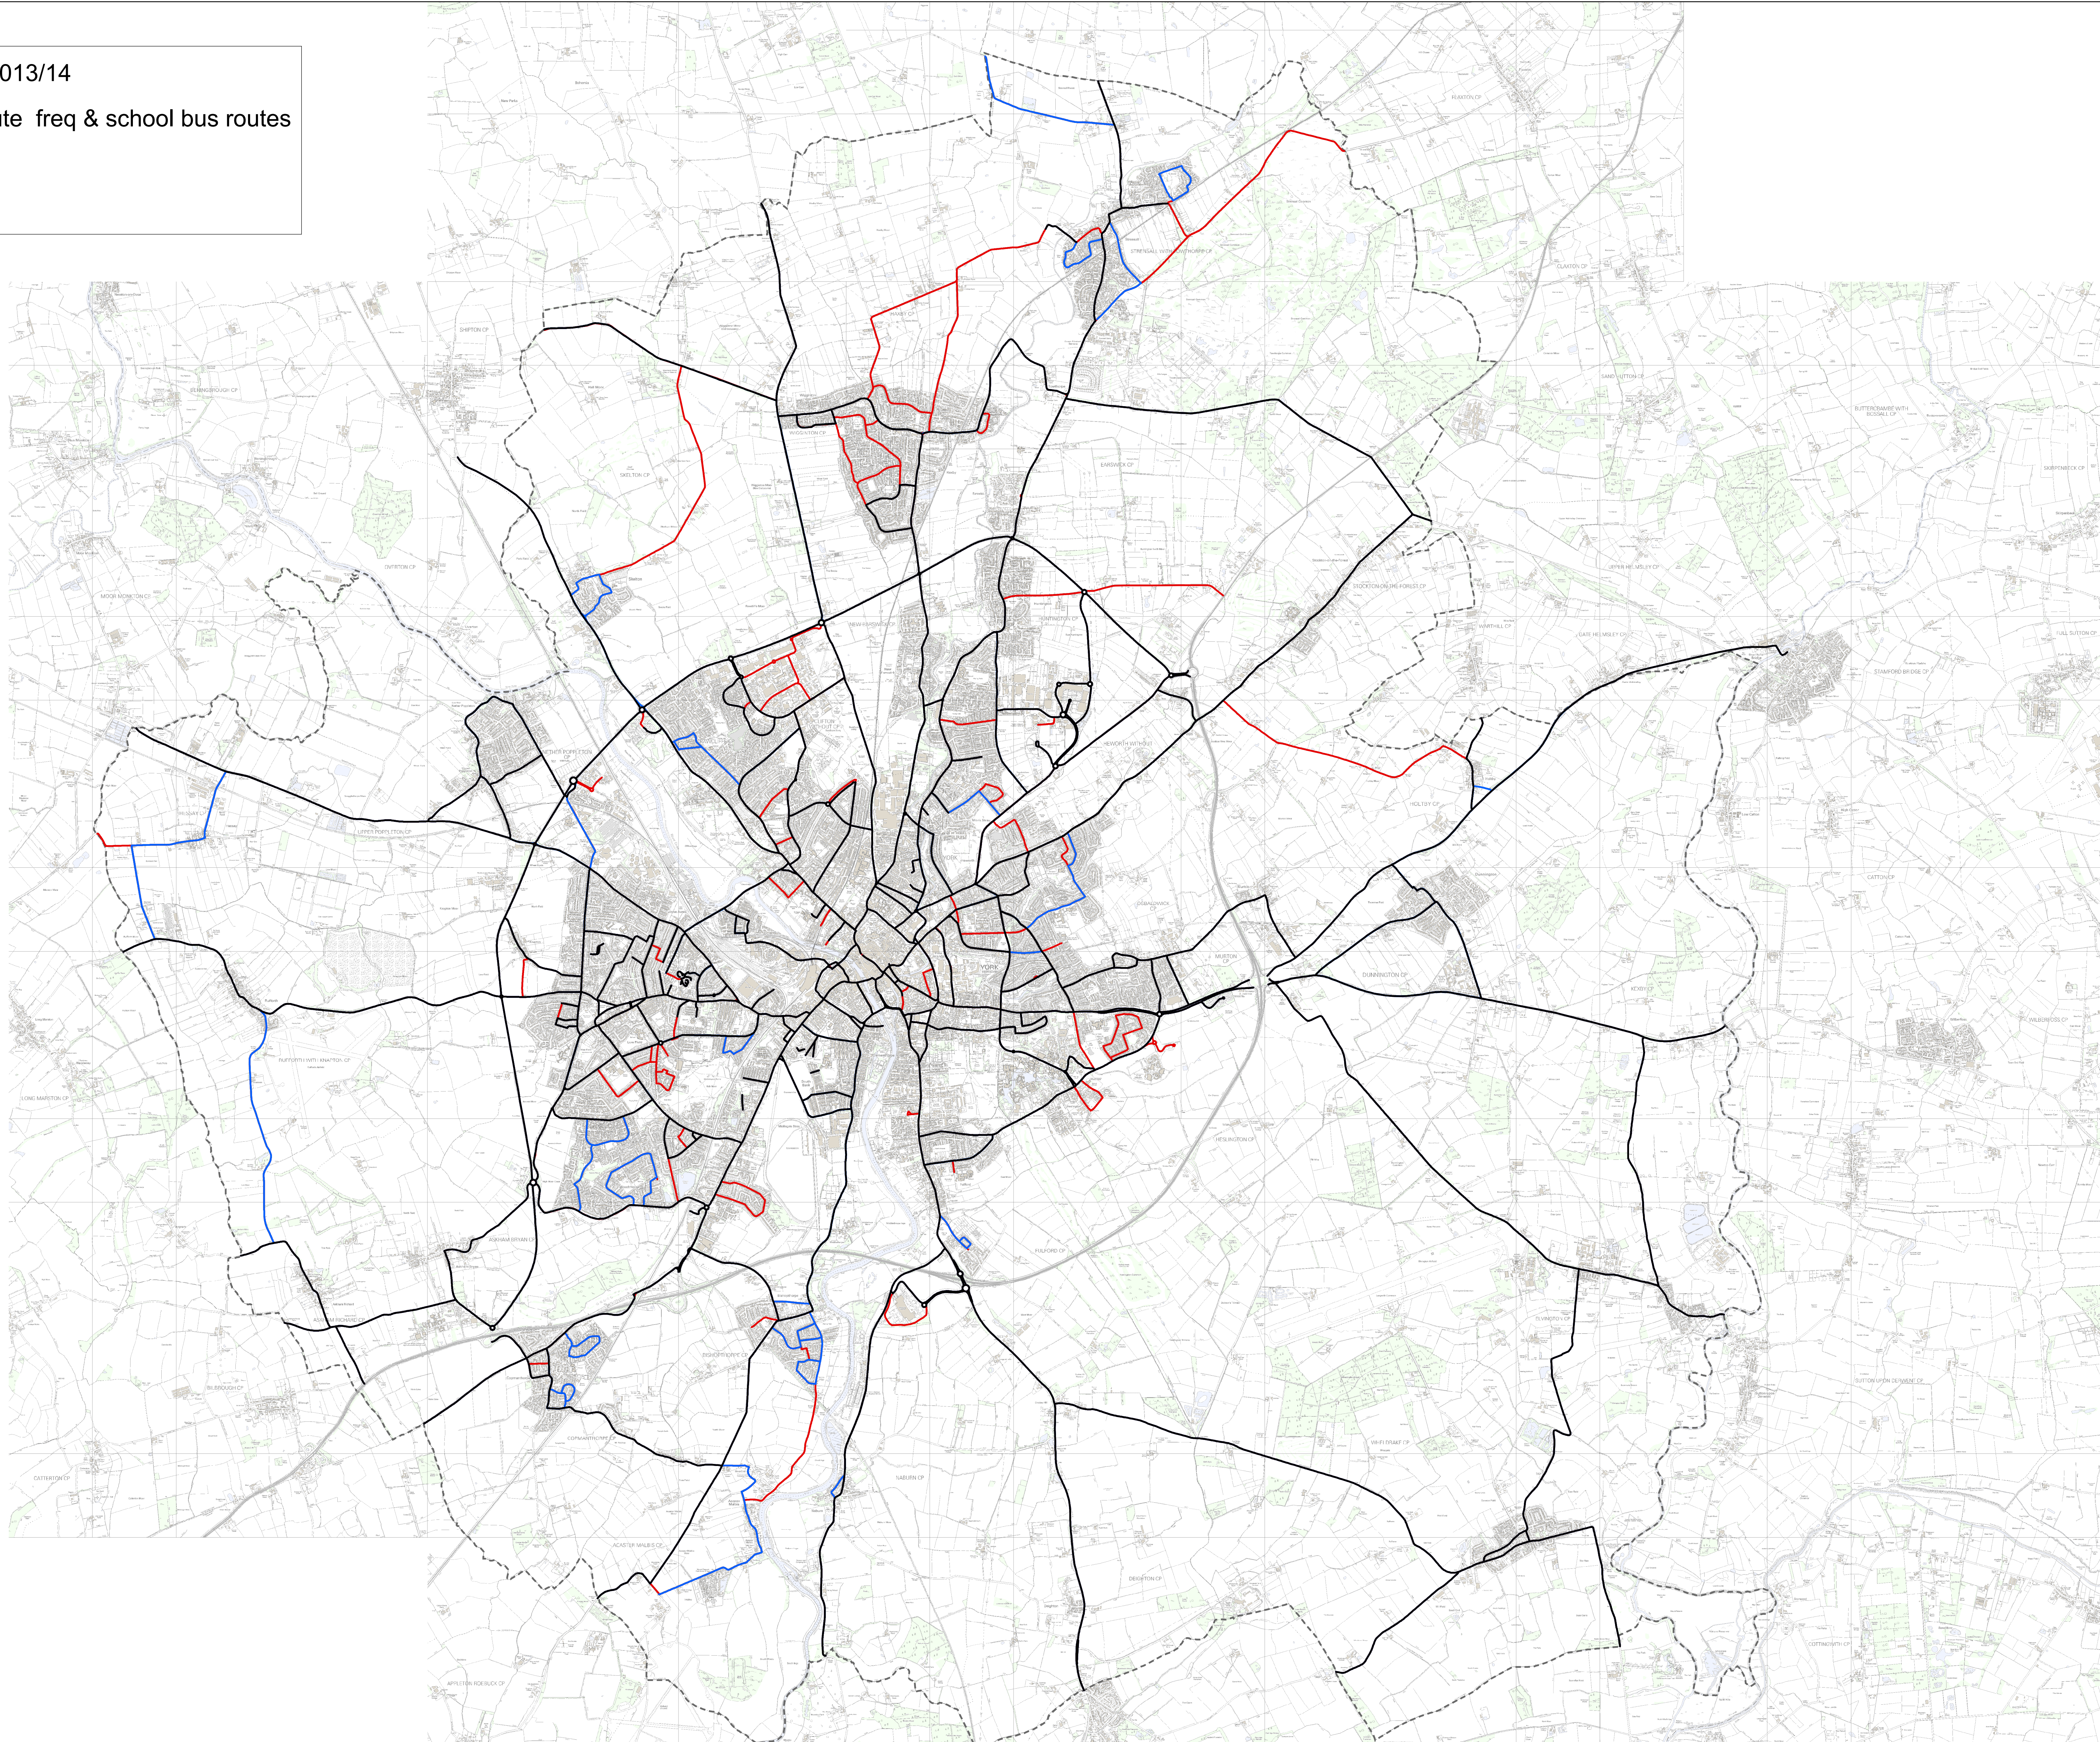

- Proposed primary routes 2013/14
- Prop. primary plus 30 minute freq & school bus routes
- Primary routes 2012-13
- - - - - CYC boundary

Based upon the Ordnance Survey mapping © Crown Copyright.  
 Unauthorised reproduction may lead to prosecution.  
 City of York Council, Licence No 1000 20818.

<b>Proposed primary gritting routes 2013/14</b>		
Drawn by	Date Sept 2013	Scale 1:30,000